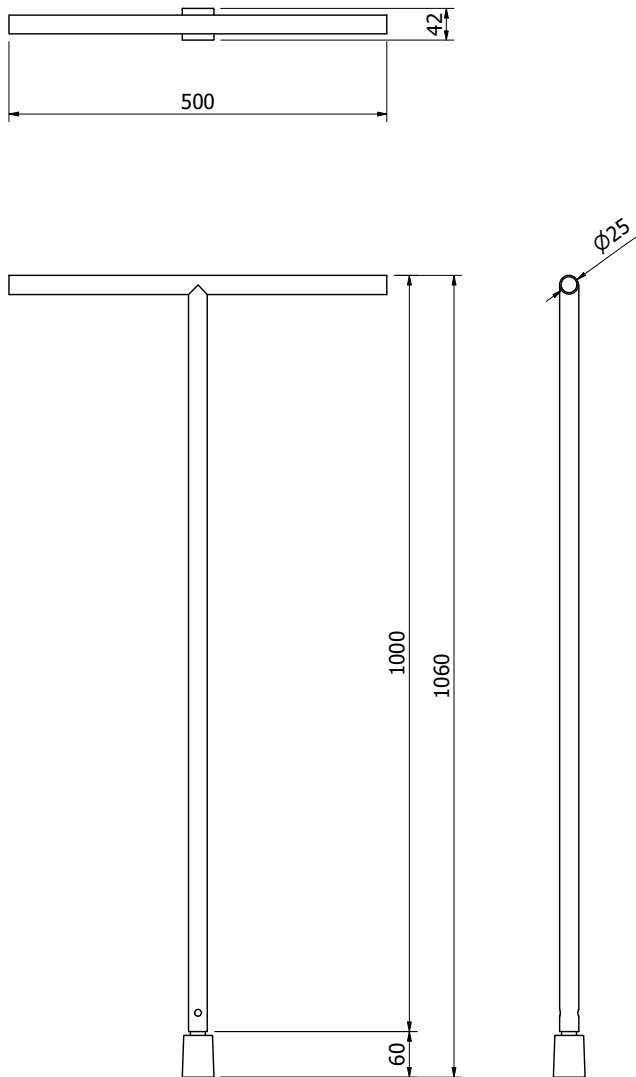

T-Key 1060

T-Key 1560

The stated sizes are approximate. We advise you to measure the materials immediately after delivery before you proceed to installation!

|   |               |              |             |           |         |
|---|---------------|--------------|-------------|-----------|---------|
|  | T-Key Conical |              |             |           |         |
|   | SS316         |              |             |           |         |
|   |               |              |             |           |         |
|   |               |              |             |           |         |
| Get.: GL  | Datum:        | Schaal: 1:10 | Formaat: A4 | Tek. nr.: | Blad: 1 |