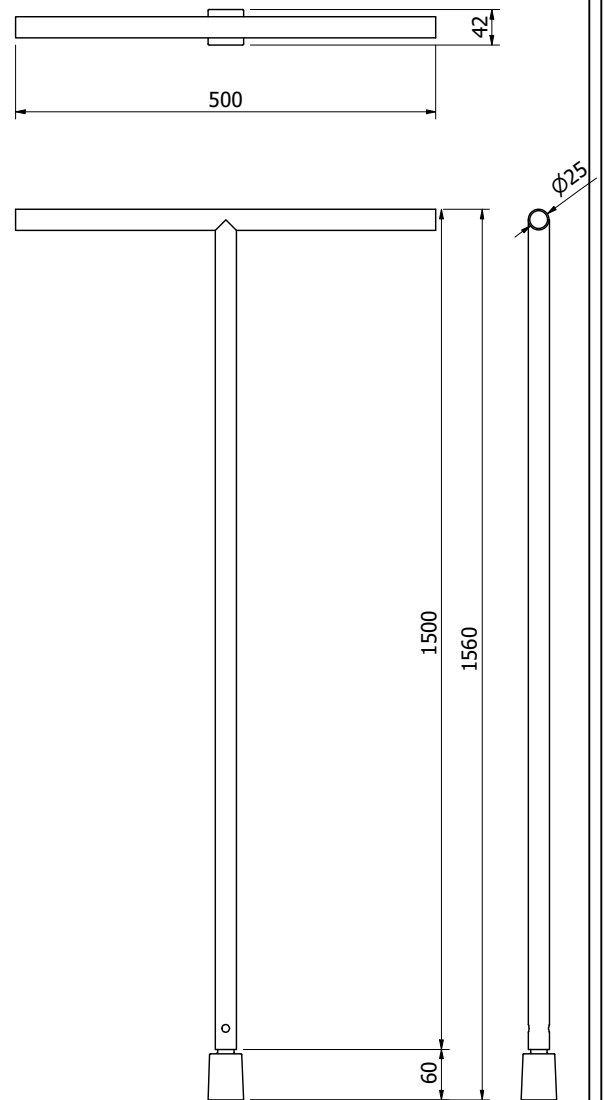

T-Key 1060

T-Key 1560

The stated sizes are approximate. We advise you to measure the materials immediately after delivery before you proceed to installation!

|   |               |              |             |           |         |
|---|---------------|--------------|-------------|-----------|---------|
|  | T-Key Conical |              |             |           |         |
|   | SS316         |              |             |           |         |
|   |               |              |             |           |         |
|   |               |              |             |           |         |
| Get.: GL  | Datum:        | Schaal: 1:10 | Formaat: A4 | Tek. nr.: | Blad: 1 |